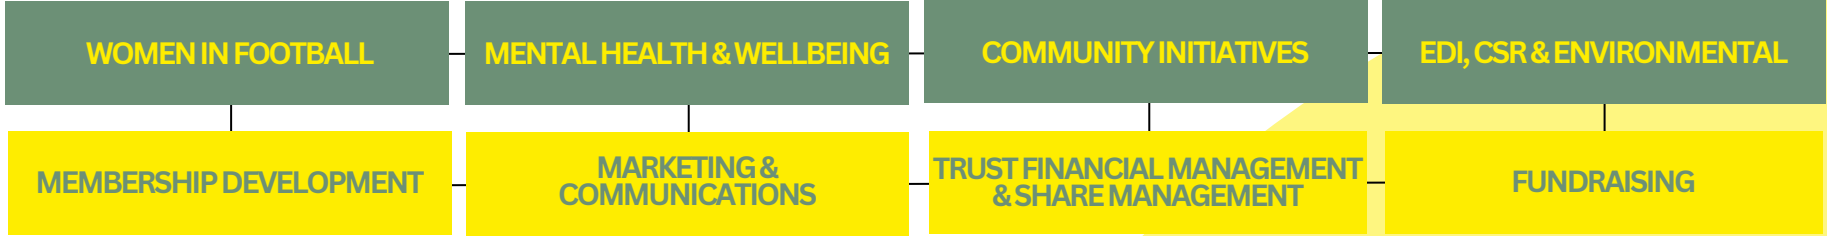

SECRETARIAL & TRUST GOVERNANCE

OPERATIONAL

SUPPORT

SUPPORTER ENGAGEMENT

CLUB AND NATIONAL ENGAGEMENT

- Includes:
- Trust Membership
  - Non-Members
  - Liaison w/ Supporter Groups

- Includes:
- Shadow Board
  - Her Game Too & Liaison
  - Formal Club Engagement
  - Football Supporters Association

Your Voice - Your Trust - Our Club

- Her Game Too
- Liaison
- Promotion

**WOMEN IN FOOTBALL**

OPERATIONAL

**MENTAL HEALTH & WELLBEING**

- CSF
- Foodbanks

**COMMUNITY INITIATIVES**

- Health & Safety
- Safeguarding
- Equality, Diversity & Inclusion
- Sustainability Initiative